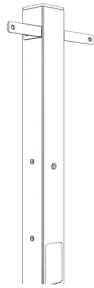

Installation Guide

1. Step

2. Step

3. Step

4. Step

5. Step

Content

Article:	Pieces:		Content of:
A: Mounting Plate	1x		Mounting Plate
B: Cap Screw M8	2x		Stele Solo Lite
C: Washers	2x		Stele Solo Lite
D: Countersunk Screw	1x		Mounting Plate
E: Washers	2x		Wallbox connect
F: Cap Screw M6	2x		Mounting Plate