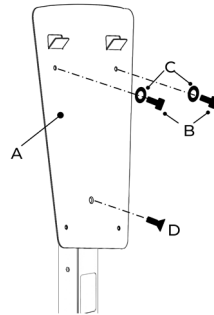

Installation Guide

1. Step

2. Step

3. Step

4. Step

5. Step

Content

Article:	Pieces:		Content of:
A: Mounting Plate	1x		Mounting Plate
B: Cap Screw M8	2x		Stele Solo Lite
C: Washers	2x		Stele Solo Lite
D: Countersunk Screw	1x		Mounting Plate
E: Washers	2x		Wallbox connect
F: Cap Screw M6	2x		Mounting Plate