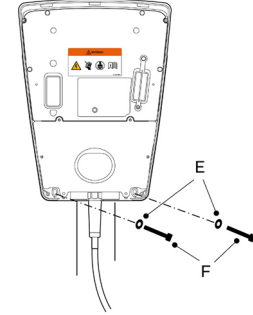

Installation Guide

1. Step

2. Step

3. Step

4. Step

5. Step

Content

Article:	Pieces:		Content of:
A: Mounting Plate	1x		Mounting Plate
B: Cap Screw M8	2x		Stele Solo Lite
C: Washers	2x		Stele Solo Lite
D: Countersunk Screw	1x		Mounting Plate
E: Washers	2x		Wallbox connect
F: Cap Screw M6	2x		Mounting Plate