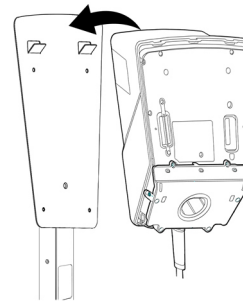

Installation Guide

1. Step

2. Step

3. Step

4. Step

5. Step

Content

Article:	Pieces:		Content of:
A: Mounting Plate	1x		Mounting Plate
B: Cap Screw M8	2x		Stele Solo Lite
C: Washers	2x		Stele Solo Lite
D: Countersunk Screw	1x		Mounting Plate
E: Washers	2x		Wallbox connect
F: Cap Screw M6	2x		Mounting Plate