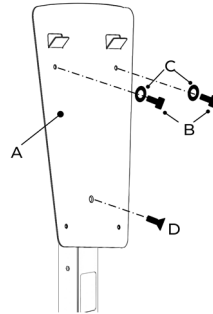

Installation Guide

1. Step

2. Step

3. Step

4. Step

5. Step

Content

Article:	Pieces:		Content of:
A: Mounting Plate	1x		Mounting Plate
B: Cap Screw M8	2x		Stele Solo Lite
C: Washers	2x		Stele Solo Lite
D: Countersunk Screw	1x		Mounting Plate
E: Washers	2x		Wallbox connect
F: Cap Screw M6	2x		Mounting Plate