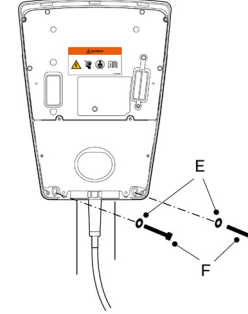

Installation Guide

1. Step

2. Step

3. Step

4. Step

5. Step

Content

Article:	Pieces:		Content of:
A: Mounting Plate	1x		Mounting Plate
B: Cap Screw M8	2x		Stele Solo Lite
C: Washers	2x		Stele Solo Lite
D: Countersunk Screw	1x		Mounting Plate
E: Washers	2x		Wallbox connect
F: Cap Screw M6	2x		Mounting Plate