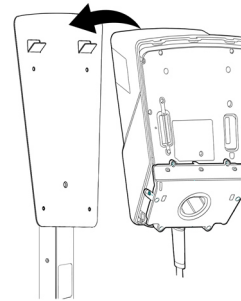

Installation Guide

1. Step

2. Step

3. Step

4. Step

5. Step

Content

Article:	Pieces:		Content of:
A: Mounting Plate	1x		Mounting Plate
B: Cap Screw M8	2x		Stele Solo Lite
C: Washers	2x		Stele Solo Lite
D: Countersunk Screw	1x		Mounting Plate
E: Washers	2x		Wallbox connect
F: Cap Screw M6	2x		Mounting Plate