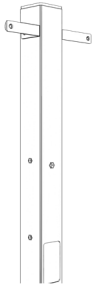

Installation Guide

1. Step

2. Step

3. Step

4. Step

5. Step

Content

Article:	Pieces:		Content of:
A: Mounting Plate	1x		Mounting Plate
B: Cap Screw M8	2x		Stele Solo Lite
C: Washers	2x		Stele Solo Lite
D: Countersunk Screw	1x		Mounting Plate
E: Washers	2x		Wallbox connect
F: Cap Screw M6	2x		Mounting Plate