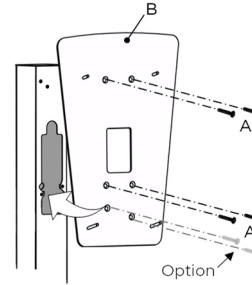

Installation Guide

1. Step (optional)

2. Step (optional)

3. Step

4. Step

5. Step

Content

Article:	Pieces:	Content of:
A: Screw M6x16 T30	4x (8x Duo)	 Stele Solo (Duo)
B: Mounting Plate	1x	 Mounting Plate
C: Wall Bracket	1x	 Wallbox connect
D: Washers	4x	 Wallbox connect
E: Hexagon Nut M6	4x	 Mounting Plate