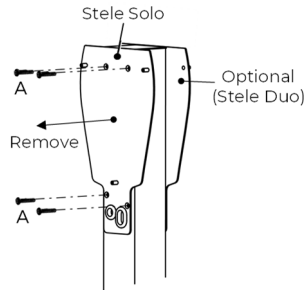

Installation Guide

1. Step (optional)

2. Step (optional)

3. Step

4. Step

5. Step

Content

Article:	Pieces:	Content of:
A: Screw M6x16 T30	4x (8x Duo)	 Stele Solo (Duo)
B: Mounting Plate	1x	 Mounting Plate
C: Wall Bracket	1x	 Wallbox connect
D: Washers	4x	 Wallbox connect
E: Hexagon Nut M6	4x	 Mounting Plate