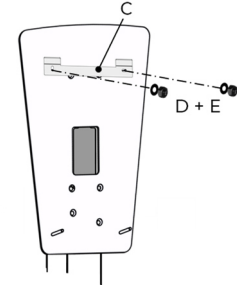

Installation Guide

1. Step (optional)

2. Step (optional)

3. Step

4. Step

5. Step

Content

Article:	Pieces:	Content of:
A: Screw M6x16 T30	4x (8x Duo)	 Stele Solo (Duo)
B: Mounting Plate	1x	 Mounting Plate
C: Wall Bracket	1x	 Wallbox connect
D: Washers	4x	 Wallbox connect
E: Hexagon Nut M6	4x	 Mounting Plate