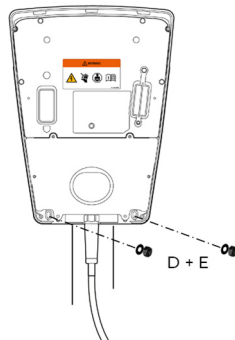

Installation Guide

1. Step (optional)

2. Step (optional)

3. Step

4. Step

5. Step

Content

Article:	Pieces:	Content of:
A: Screw M6x16 T30	4x (8x Duo)	 Stele Solo (Duo)
B: Mounting Plate	1x	 Mounting Plate
C: Wall Bracket	1x	 Wallbox connect
D: Washers	4x	 Wallbox connect
E: Hexagon Nut M6	4x	 Mounting Plate