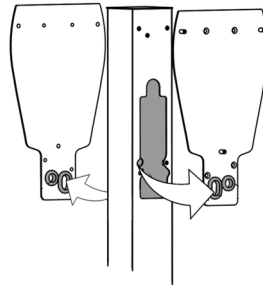

Installation Guide

1. Step (optional)

2. Step (optional)

3. Step

4. Step

5. Step

Content

Article:	Pieces:	Content of:
A: Screw M6x16 T30	4x (8x Duo)	 Stele Solo (Duo)
B: Mounting Plate	1x	 Mounting Plate
C: Wall Bracket	1x	 Wallbox connect
D: Washers	4x	 Wallbox connect
E: Hexagon Nut M6	4x	 Mounting Plate